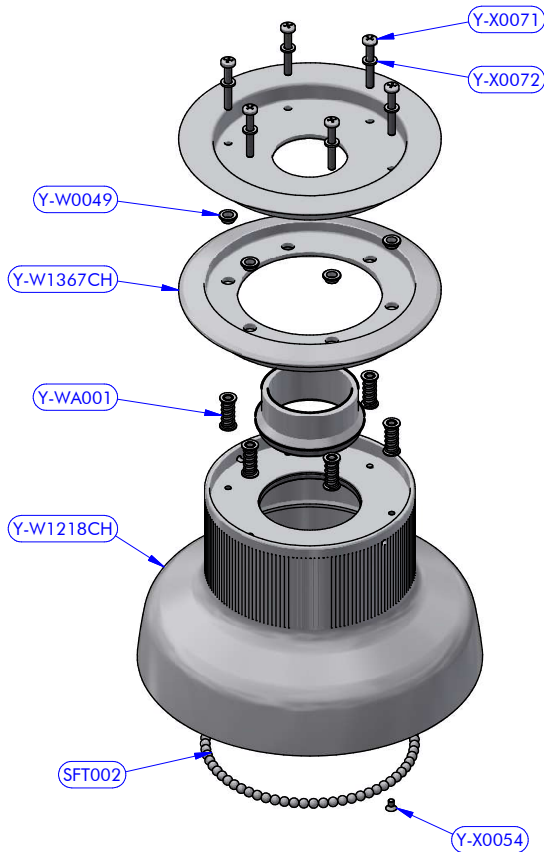

PART LIST			
CODE	DESCRIPTION	MATERIAL	Q.TY
B7035	Roller bearing	Plastic / S.Steel	1
B15639	Roller bearing	Plastic / S.Steel	1
Y-W0006	Upper ring washer	Plastic	1
Y-W0143	ST plug	Plastic	5
Y-W0153	Shaft cap	POM-C	1
Y-W0480	Button	Aluminium	1
Y-W0721	Opening Tool	S.Steel	1
Y-W1020	Cylinder pin	S.Steel	4
Y-W1217	Stem	Chromed brass	1
Y-W1237	Stripper	Plastic	1
Y-W1248	Skirt	Aluminium	1
Y-W1328	Upper cap	S.Steel	1
Y-W1368CH	Upper disk	Chromed brass	1
Y-W1375	Self-tailing arm	Chromed brass	1
Y-WA006	3 speed button kit	Various	1
Y-WA127	Base + Gears assy	Various	1
Y-WA155	Drum	Chromed brass	1
Y-X0055	Screw	S.Steel	1

Code **Y-WA155**

Drum XT76 CH Z58 + ST Disks

Y-WA155 PART LIST			
CODE	DESCRIPTION	MATERIAL	Q.TY
SFT002	Torlon ball	Torlon	67
Y-W0019	Drum extension	Aluminium	1
Y-W0049	ST disk bush	Plastic	6
Y-W1218CH	Drum	Chromed brass	1
Y-W1224	ST central disk	Aluminium	1
Y-W1367CH	ST lower disk	Chromed brass	1
Y-WA001	ST-spring assy	S.Steel	6
Y-X0054	Screw	S.Steel	1
Y-X0071	Screw	S.Steel	6
Y-X0072	S.steel washer	S.Steel	6

Codice **Y-WA127**

XT76.3 - Base + Gears assy

Y-WA127 PART LIST			
CODE	DESCRIPTION	MATERIAL	Q.TY
Y-W0022	Pipe spacer	S.Steel	2
Y-W0023	Bearing track	Plastic / S.Steel	1
Y-W0514	Bearing track	Plastic / S.Steel	1
Y-W0520	Gear "A3"	Bronze	1
Y-W1247	Base	Aluminium	1
Y-W1249	Gear base	Aluminium	1
Y-WA084	3 speed fork lever kit	Various	1
Y-WA123	Gears kit	Various	1
Y-WA124	Axis "D" kit	Various	1
Y-WA125	Main shaft assy	Various	1
Y-WA126	Main shaft assy	Various	1
Y-X0069	Screw	S.Steel	6
Y-X0768	Screw	S.Steel	3

Y-WA124 PART LIST			
CODE	DESCRIPTION	MATERIAL	Q.TY
B2519	Roller bearing	Plastic / S.Steel	2
Y-W0032	Gear ring	S.Steel	1
Y-W0087	Gear axis	S.Steel HR	1
Y-W0088	Pipe spacer	POM-C	1
Y-W0141	Pawl	S.Steel	4
Y-W0195	Gear upper washer	Plastic	1
Y-W0199	Gear lower washer	Plastic	1
Y-W0524	Dual gear "D2 / D3"	Bronze	1
Y-W1231	Gear "D1"	Bronze	1
Y-X0052	Screw	S.Steel	2
Y-X0087	Torsion spring	S.Steel	4