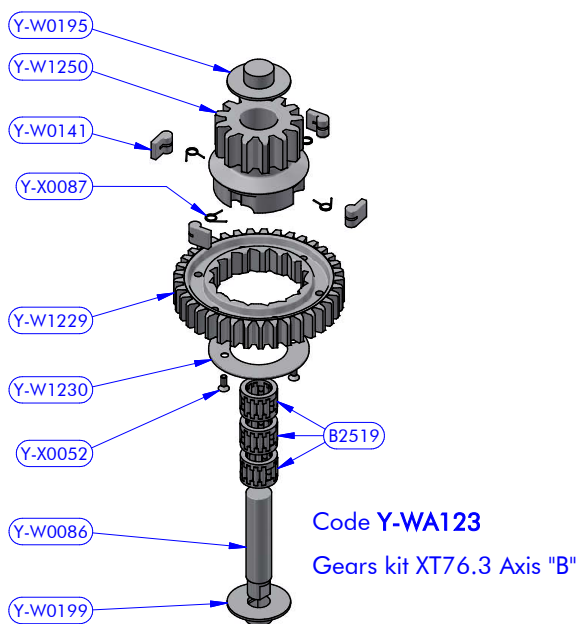

Code **Y-WA155**

Drum XT76 CH Z58 + ST Disks

Y-WA155 PART LIST			
CODE	DESCRIPTION	MATERIAL	Q.TY
SFT002	Torlon ball	Torlon	67
Y-W0019	Drum extension	Aluminium	1
Y-W0049	ST disk bush	Plastic	6
Y-W1218CH	Drum	Chromed brass	1
Y-W1224	ST central disk	Aluminium	1
Y-W1367CH	ST lower disk	Chromed brass	1
Y-WA001	ST-spring assy	S.Steel	6
Y-X0054	Screw	S.Steel	1
Y-X0071	Screw	S.Steel	6
Y-X0072	S.steel washer	S.Steel	6

Codice **Y-WA127**

XT76.3 - Base + Gears assy

Y-WA127 PART LIST			
CODE	DESCRIPTION	MATERIAL	Q.TY
Y-W0022	Pipe spacer	S.Steel	2
Y-W0023	Bearing track	Plastic / S.Steel	1
Y-W0514	Bearing track	Plastic / S.Steel	1
Y-W0520	Gear "A3"	Bronze	1
Y-W1247	Base	Aluminium	1
Y-W1249	Gear base	Aluminium	1
Y-WA084	3 speed fork lever kit	Various	1
Y-WA123	Gears kit	Various	1
Y-WA124	Axis "D" kit	Various	1
Y-WA125	Main shaft assy	Various	1
Y-WA126	Main shaft assy	Various	1
Y-X0069	Screw	S.Steel	6
Y-X0768	Screw	S.Steel	3

Code **Y-WA126**
Main shaft assy XT76.3 (Upper)

Code **Y-WA125**
Main shaft assy XT76.3 (Lower)

Code **Y-WA123**
Gears kit XT76.3 Axis "B"

Y-WA123 PART LIST			
CODE	DESCRIPTION	MATERIAL	Q.TY
B2519	Roller bearing	Plastic / S.Steel	3
Y-W0086	Gear axis	S.Steel HR	1
Y-W0141	Pawl	S.Steel	4
Y-W0195	Gear upper washer	Plastic	1
Y-W0199	Gear lower washer	Plastic	1
Y-W1229	Gear "B1"	Bronze	1
Y-W1230	Gear ring	S.Steel	1
Y-W1250	Gear "B2"	Bronze	1
Y-X0052	Screw	S.Steel	2
Y-X0087	Torsion spring	S.Steel	4