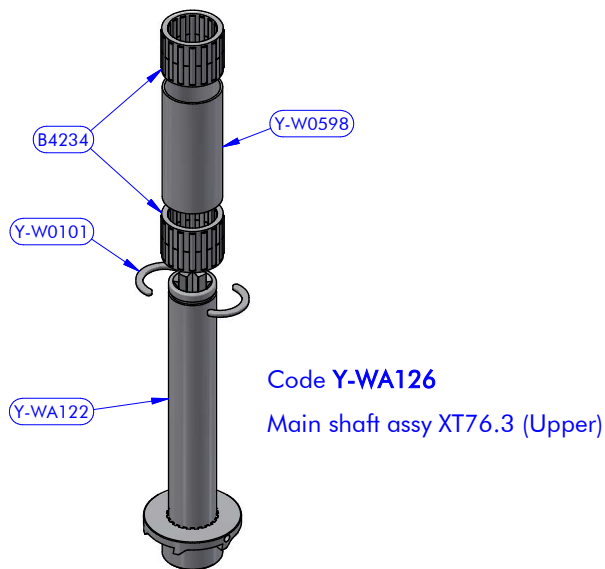

PART LIST			
CODE	DESCRIPTION	MATERIAL	Q.TY
B7035	Roller bearing	Plastic / S.Steel	1
B15639	Roller bearing	Plastic / S.Steel	1
Y-W0006	Upper ring washer	Plastic	1
Y-W0143	ST plug	Plastic	5
Y-W0153	Shaft cap	POM-C	1
Y-W0480	Button	Aluminium	1
Y-W0721	Opening Tool	S.Steel	1
Y-W1020	Cylinder pin	S.Steel	4
Y-W1217	Stem	Chromed brass	1
Y-W1237	Stripper	Plastic	1
Y-W1248	Skirt	Aluminium	1
Y-W1328	Upper cap	S.Steel	1
Y-W1368CH	Upper disk	Chromed brass	1
Y-W1375	Self-tailing arm	Chromed brass	1
Y-WA006	3 speed button kit	Various	1
Y-WA127	Base + Gears assy	Various	1
Y-WA155	Drum	Chromed brass	1
Y-X0055	Screw	S.Steel	1

Code **Y-WA155**

Drum XT76 CH Z58 + ST Disks

Y-WA155 PART LIST			
CODE	DESCRIPTION	MATERIAL	Q.TY
SFT002	Torlon ball	Torlon	67
Y-W0019	Drum extension	Aluminium	1
Y-W0049	ST disk bush	Plastic	6
Y-W1218CH	Drum	Chromed brass	1
Y-W1224	ST central disk	Aluminium	1
Y-W1367CH	ST lower disk	Chromed brass	1
Y-WA001	ST-spring assy	S.Steel	6
Y-X0054	Screw	S.Steel	1
Y-X0071	Screw	S.Steel	6
Y-X0072	S.steel washer	S.Steel	6

Codice **Y-WA127**

XT76.3 - Base + Gears assy

Y-WA127 PART LIST			
CODE	DESCRIPTION	MATERIAL	Q.TY
Y-W0022	Pipe spacer	S.Steel	2
Y-W0023	Bearing track	Plastic / S.Steel	1
Y-W0514	Bearing track	Plastic / S.Steel	1
Y-W0520	Gear "A3"	Bronze	1
Y-W1247	Base	Aluminium	1
Y-W1249	Gear base	Aluminium	1
Y-WA084	3 speed fork lever kit	Various	1
Y-WA123	Gears kit	Various	1
Y-WA124	Axis "D" kit	Various	1
Y-WA125	Main shaft assy	Various	1
Y-WA126	Main shaft assy	Various	1
Y-X0069	Screw	S.Steel	6
Y-X0768	Screw	S.Steel	3