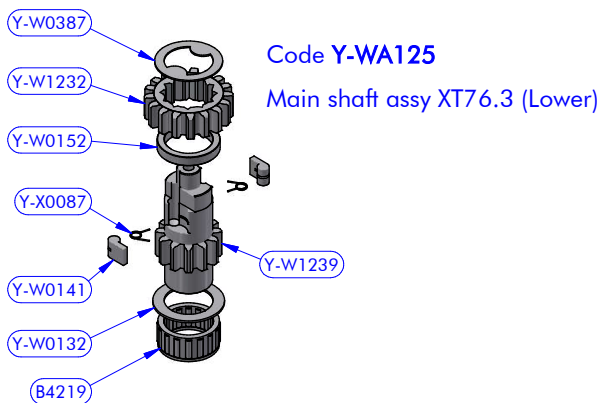

Code **Y-WA125**
Main shaft assy XT76.3 (Lower)