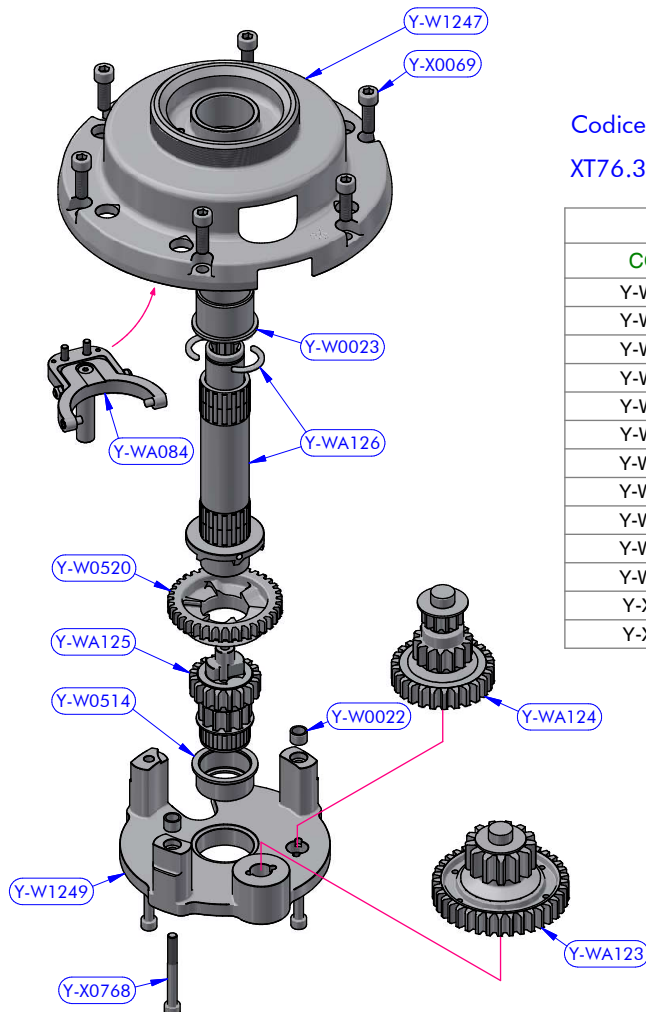

PART LIST			
CODE	DESCRIPTION	MATERIAL	Q.TY
B7035	Roller bearing	Plastic / S.Steel	1
B15639	Roller bearing	Plastic / S.Steel	1
Y-W0006	Upper ring washer	Plastic	1
Y-W0143	ST plug	Plastic	5
Y-W0153	Shaft cap	POM-C	1
Y-W0480	Button	Aluminium	1
Y-W0721	Opening Tool	S.Steel	1
Y-W1020	Cylinder pin	S.Steel	4
Y-W1217	Stem	Chromed brass	1
Y-W1237	Stripper	Plastic	1
Y-W1248	Skirt	Aluminium	1
Y-W1328	Upper cap	S.Steel	1
Y-W1368CH	Upper disk	Chromed brass	1
Y-W1375	Self-tailing arm	Chromed brass	1
Y-WA006	3 speed button kit	Various	1
Y-WA127	Base + Gears assy	Various	1
Y-WA155	Drum	Chromed brass	1
Y-X0055	Screw	S.Steel	1

Code **Y-WA155**

Drum XT76 CH Z58 + ST Disks

Y-WA155 PART LIST			
CODE	DESCRIPTION	MATERIAL	Q.TY
SFT002	Torlon ball	Torlon	67
Y-W0019	Drum extension	Aluminium	1
Y-W0049	ST disk bush	Plastic	6
Y-W1218CH	Drum	Chromed brass	1
Y-W1224	ST central disk	Aluminium	1
Y-W1367CH	ST lower disk	Chromed brass	1
Y-WA001	ST-spring assy	S.Steel	6
Y-X0054	Screw	S.Steel	1
Y-X0071	Screw	S.Steel	6
Y-X0072	S.steel washer	S.Steel	6

Codice **Y-WA127**

XT76.3 - Base + Gears assy

Y-WA127 PART LIST			
CODE	DESCRIPTION	MATERIAL	Q.TY
Y-W0022	Pipe spacer	S.Steel	2
Y-W0023	Bearing track	Plastic / S.Steel	1
Y-W0514	Bearing track	Plastic / S.Steel	1
Y-W0520	Gear "A3"	Bronze	1
Y-W1247	Base	Aluminium	1
Y-W1249	Gear base	Aluminium	1
Y-WA084	3 speed fork lever kit	Various	1
Y-WA123	Gears kit	Various	1
Y-WA124	Axis "D" kit	Various	1
Y-WA125	Main shaft assy	Various	1
Y-WA126	Main shaft assy	Various	1
Y-X0069	Screw	S.Steel	6
Y-X0768	Screw	S.Steel	3

Y-WA124 PART LIST			
CODE	DESCRIPTION	MATERIAL	Q.TY
B2519	Roller bearing	Plastic / S.Steel	2
Y-W0032	Gear ring	S.Steel	1
Y-W0087	Gear axis	S.Steel HR	1
Y-W0088	Pipe spacer	POM-C	1
Y-W0141	Pawl	S.Steel	4
Y-W0195	Gear upper washer	Plastic	1
Y-W0199	Gear lower washer	Plastic	1
Y-W0524	Dual gear "D2 / D3"	Bronze	1
Y-W1231	Gear "D1"	Bronze	1
Y-X0052	Screw	S.Steel	2
Y-X0087	Torsion spring	S.Steel	4